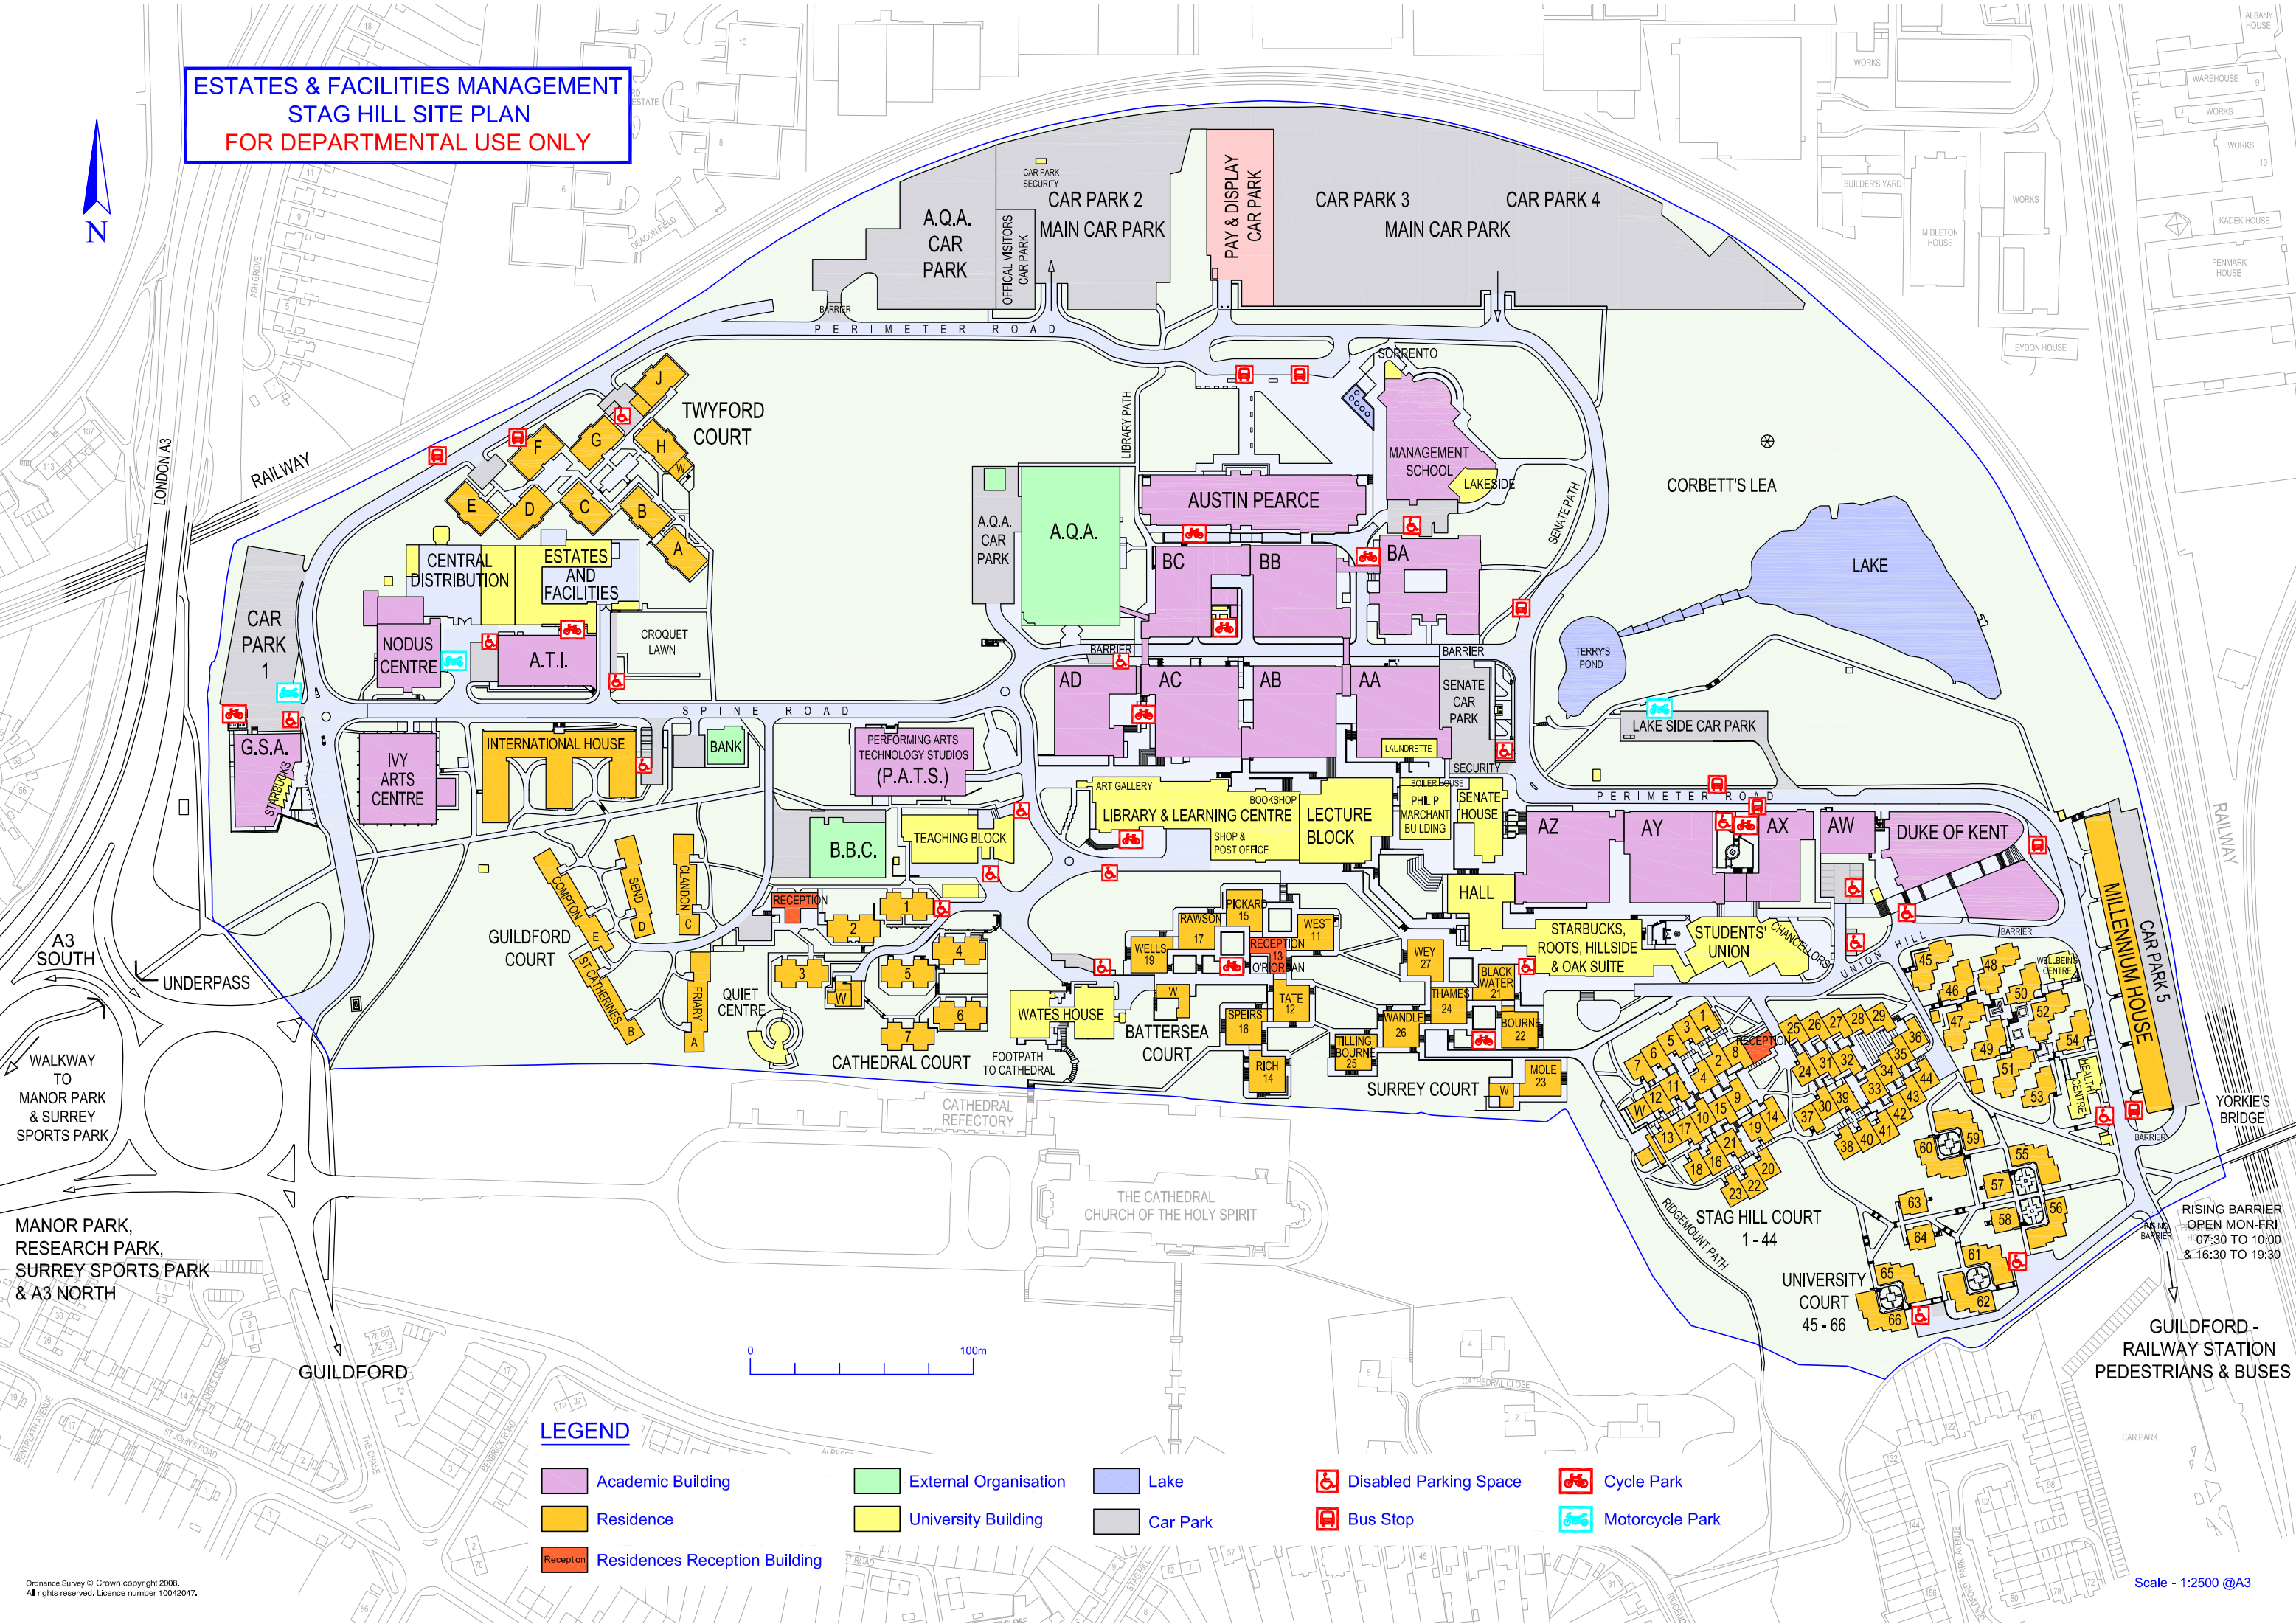

**ESTATES & FACILITIES MANAGEMENT
STAG HILL SITE PLAN
FOR DEPARTMENTAL USE ONLY**

A3 SOUTH
WALKWAY TO MANOR PARK & SURREY SPORTS PARK

MANOR PARK, RESEARCH PARK, SURREY SPORTS PARK & A3 NORTH

GUILDFORD

LEGEND

- | | | | | |
|-------------------|-------------------------------|----------|------------------------|-----------------|
| Academic Building | External Organisation | Lake | Disabled Parking Space | Cycle Park |
| Residence | University Building | Car Park | Bus Stop | Motorcycle Park |
| Reception | Residences Reception Building | | | |

GUILDFORD - RAILWAY STATION PEDESTRIANS & BUSES
RISING BARRIER OPEN MON-FRI 07:30 TO 10:00 & 16:30 TO 19:30